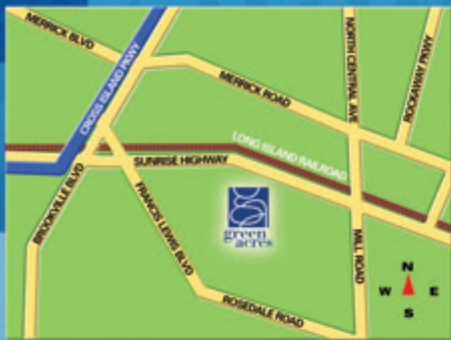

MALL DIRECTORY

DIRECTIONS

BY CAR:

FROM VERRAZANO BRIDGE: Take bridge to Belt Parkway East. Follow signs for Long Island. Follow Belt Parkway to Exit 23/Sunrise Highway. Green Acres is one mile on the right.

FROM THROGS NECK BRIDGE: Take Cross Island Parkway South to Southern State Parkway East to Exit 13S/Central Avenue. Green Acres is 1.5 miles straight ahead on your right, just past Sunrise Highway.

FROM EASTERN LONG ISLAND: Take Southern State Parkway West to exit 13S/Central Avenue. Green Acres is 1.5 miles straight ahead on your right, just past Sunrise Highway.